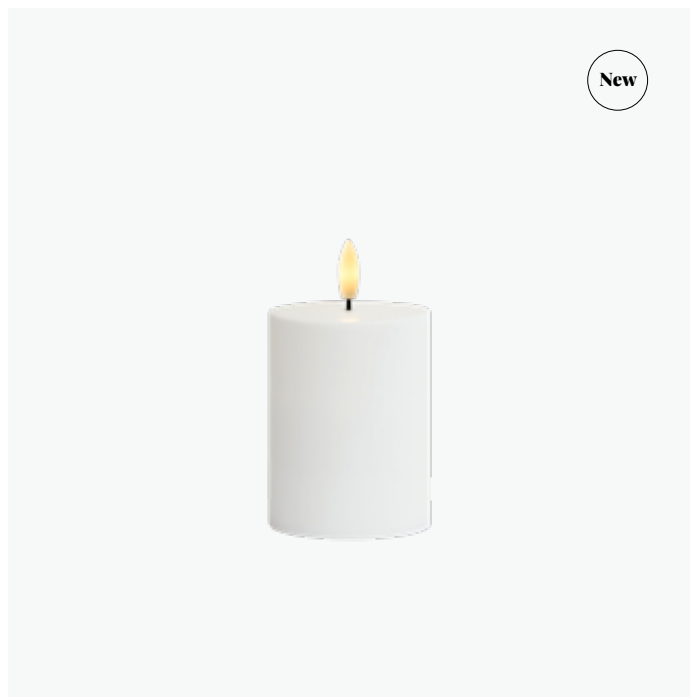

New

Sille

Sille Solar is a series of outdoor candles that give a warm and flickering glow, perfect for lanterns or as a stand-alone light decoration. Sille Solar combines sustainability and functionality in one, where as little as a few hours in the sun will keep the lights powered through the night.