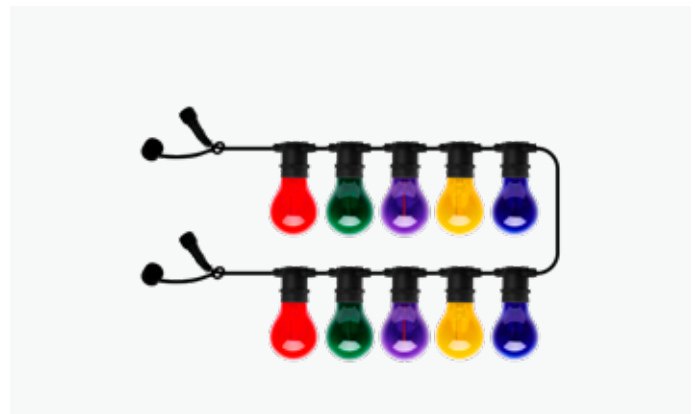

69520 TOBIAS SUPPLEMENT SET

LEDS	10	BULB SPACING	45cm
LED COLOUR	Warm White	DIMENSIONS	4,5m
BULB COLOUR	Multi	PACKING	6
BULB SIZE	7x5,5cm