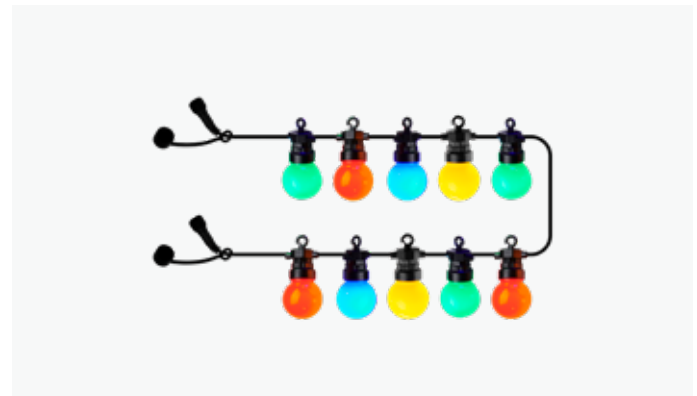

69625 LUCAS SUPPLEMENT SET

LEDS	10	BULB SPACING	30cm
LED COLOUR	Warm White	DIMENSIONS	3m
BULB COLOUR	Multi	PACKING	6
BULB SIZE	4,5x4,5cm