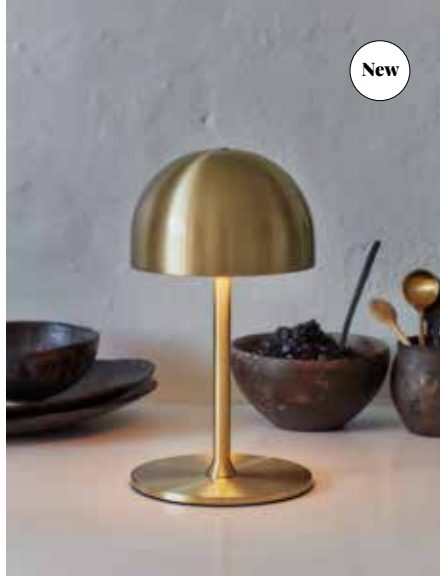

New

38637 TIM

LEDS 1
LED COLOUR Warm White
COLOUR Brass Golden
DIMENSIONS Ø11,5xH22cm
TECH./INFO USB-A to USB-C/Rechargeable
PACKING 4