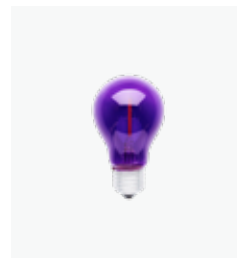

69522 TOBIAS SPAREBULB

LED 1
COLOUR Blue
PACKING 1

69523 TOBIAS SPAREBULB

LED 1
COLOUR Yellow
PACKING 1

69524 TOBIAS SPAREBULB

LED 1
COLOUR Green
PACKING 1

69525 TOBIAS SPAREBULB

LED 1
COLOUR Red
PACKING 1