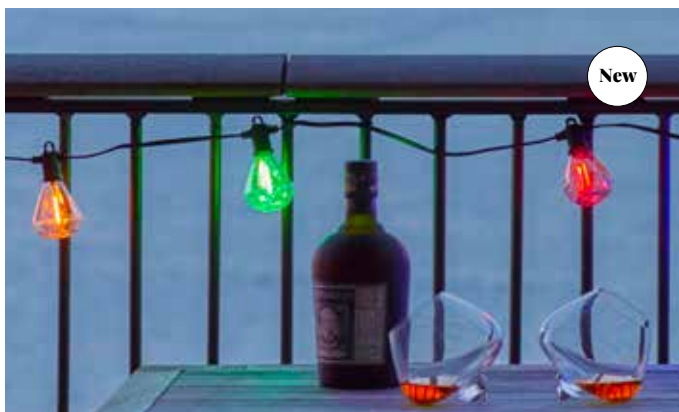

New

69653 MARCUS SOLAR + TRANSFORMER START SET

LEDS	10	BULB SPACING	30cm
LED COLOUR	Warm White	DIMENSIONS	3m+3m
BULB COLOUR	Multi	TECH./INFO	Solar/Repl. Battery/ 6W/4,5V/IP44
BULB SIZE	5x6cm	PACKING	6