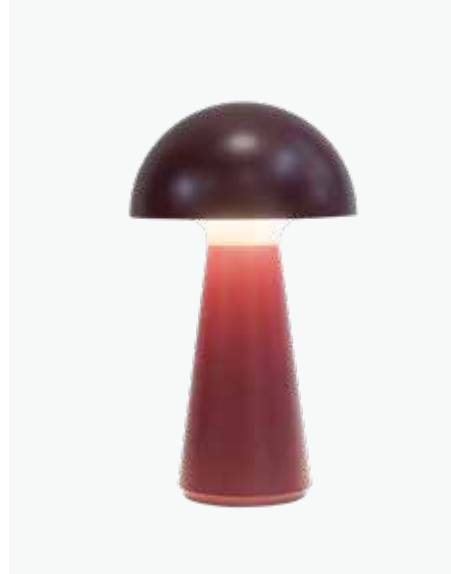

38520 SAM

LEDS 1
LED COLOUR Warm White
COLOUR Bordeaux
DIMENSIONS Ø16xH28cm
TECH./INFO USB-A to USB micro/Rechargeable
PACKING 4