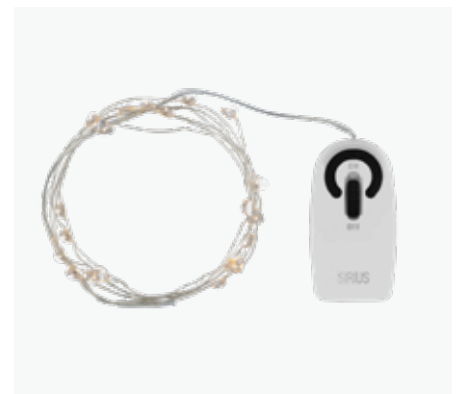

30523 LÆRKE

LEDS	20	WIRE	Silver
LED COLOUR	Warm White	DIMENSIONS	1,9m
LED SHAPE	Heart	TECH./INFO	2xAA
LED SPACING	10cm	PACKING	10