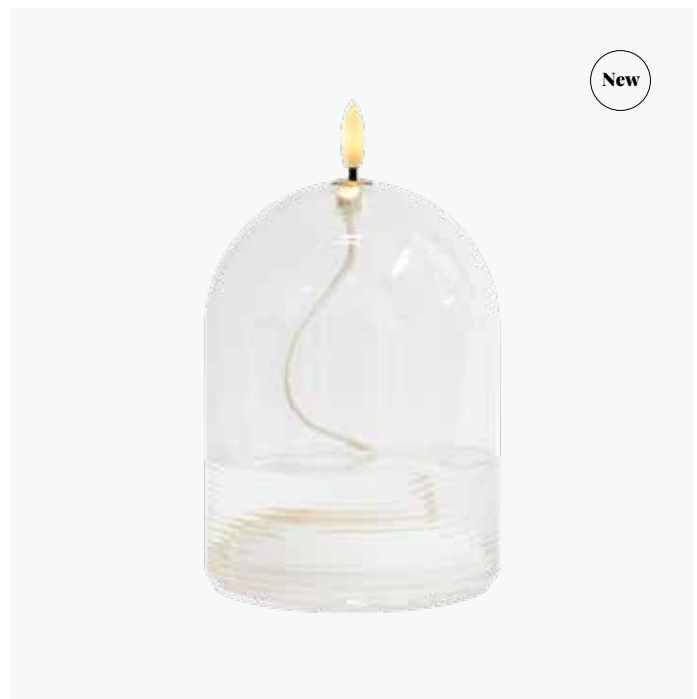

Remote

CR2032

The Sirius Remote Control is made of a matt aluminum finish, and combines both aesthetics and functionality at once. Use the built-in timer, dimmer or ON/OFF functions to control your Sirius lights simultaneously. Note the remote has an average range of approximately 10 meters.

10000 SIRIUS REMOTE

COLOUR	Silver
TECH./INFO	1xCR2032
PACKING	20

New

Dea

Dea is a combination of a vintage oil lamp and a modern LED light. Dea keeps the aesthetic of the oil lamp without the safety hazard or harmful indoor air pollution that comes with it. The oil imitation is made of silicone, and flame is replaced with a 3D-LED flame that emits a pulsating light.

39404 DEA

LEDS 1
COLOUR Clear Glass
WICK Beige

DIMENSIONS Ø8xH11cm
TECH./INFO 2XAAA
PACKING 6

39403 DEA

LEDS 1
COLOUR Clear Glass
WICK Beige

DIMENSIONS Ø11xH15cm
TECH./INFO 2XAAA
PACKING 4

The Dea family comes with battery and as rechargeable lamp