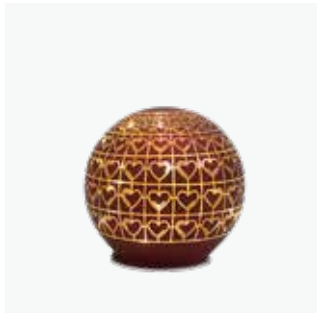

Frida

Love sparkles in every Shining Moments. This was the inspiration for the Frida glass decorations, where little hearts are lit up with a beautiful gold reflection. Perfect for a cozy table dining.

50280 FRIDA GLASS BALL

LEDS 10
COLOUR Bordeaux
DIMENSIONS Ø12cm
TECH./INFO 3xAAA
PACKING 6