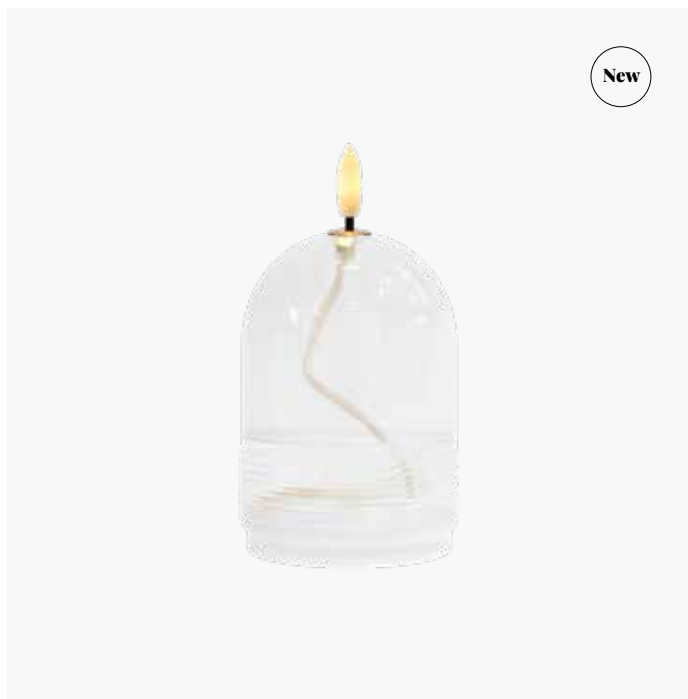

Remote

CR2032

The Sirius Remote Control is made of a matt aluminum finish, and combines both aesthetics and functionality at once. Use the built-in timer, dimmer or ON/OFF functions to control your Sirius lights simultaneously. Note the remote has an average range of approximately 10 meters.

10000 SIRIUS REMOTE

COLOUR	Silver
TECH./INFO	1xCR2032
PACKING	20

New

Dea

Dea is a combination of a vintage oil lamp and a modern LED light. Dea keeps the aesthetic of the oil lamp without the safety hazard or harmful indoor air pollution that comes with it. The oil imitation is made of silicone, and flame is replaced with a 3D-LED flame that emits a pulsating light.