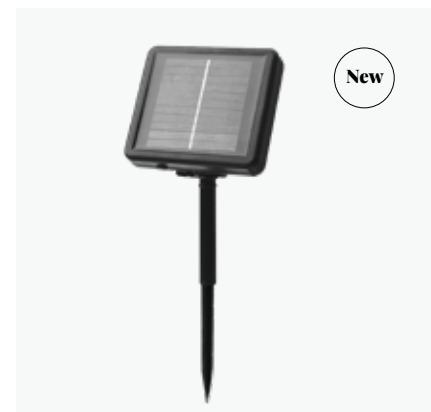

New

69654 MARCUS SOLAR

COLOUR	Black
TECH./INFO	Solar/Replaceable Battery/IP44
PACKING	1

NOTE only start sets come with lead wire