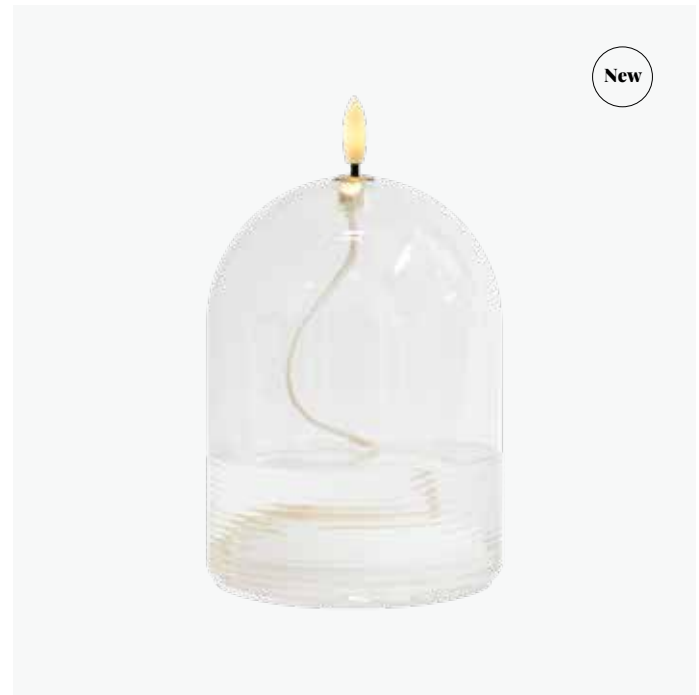

39402 DEA RECHARGEABLE

LEDS	1	DIMENSIONS	Ø11xH15cm
COLOUR	Clear Glass	TECH./INFO	Rechargeable
WICK	Beige	PACKING	4