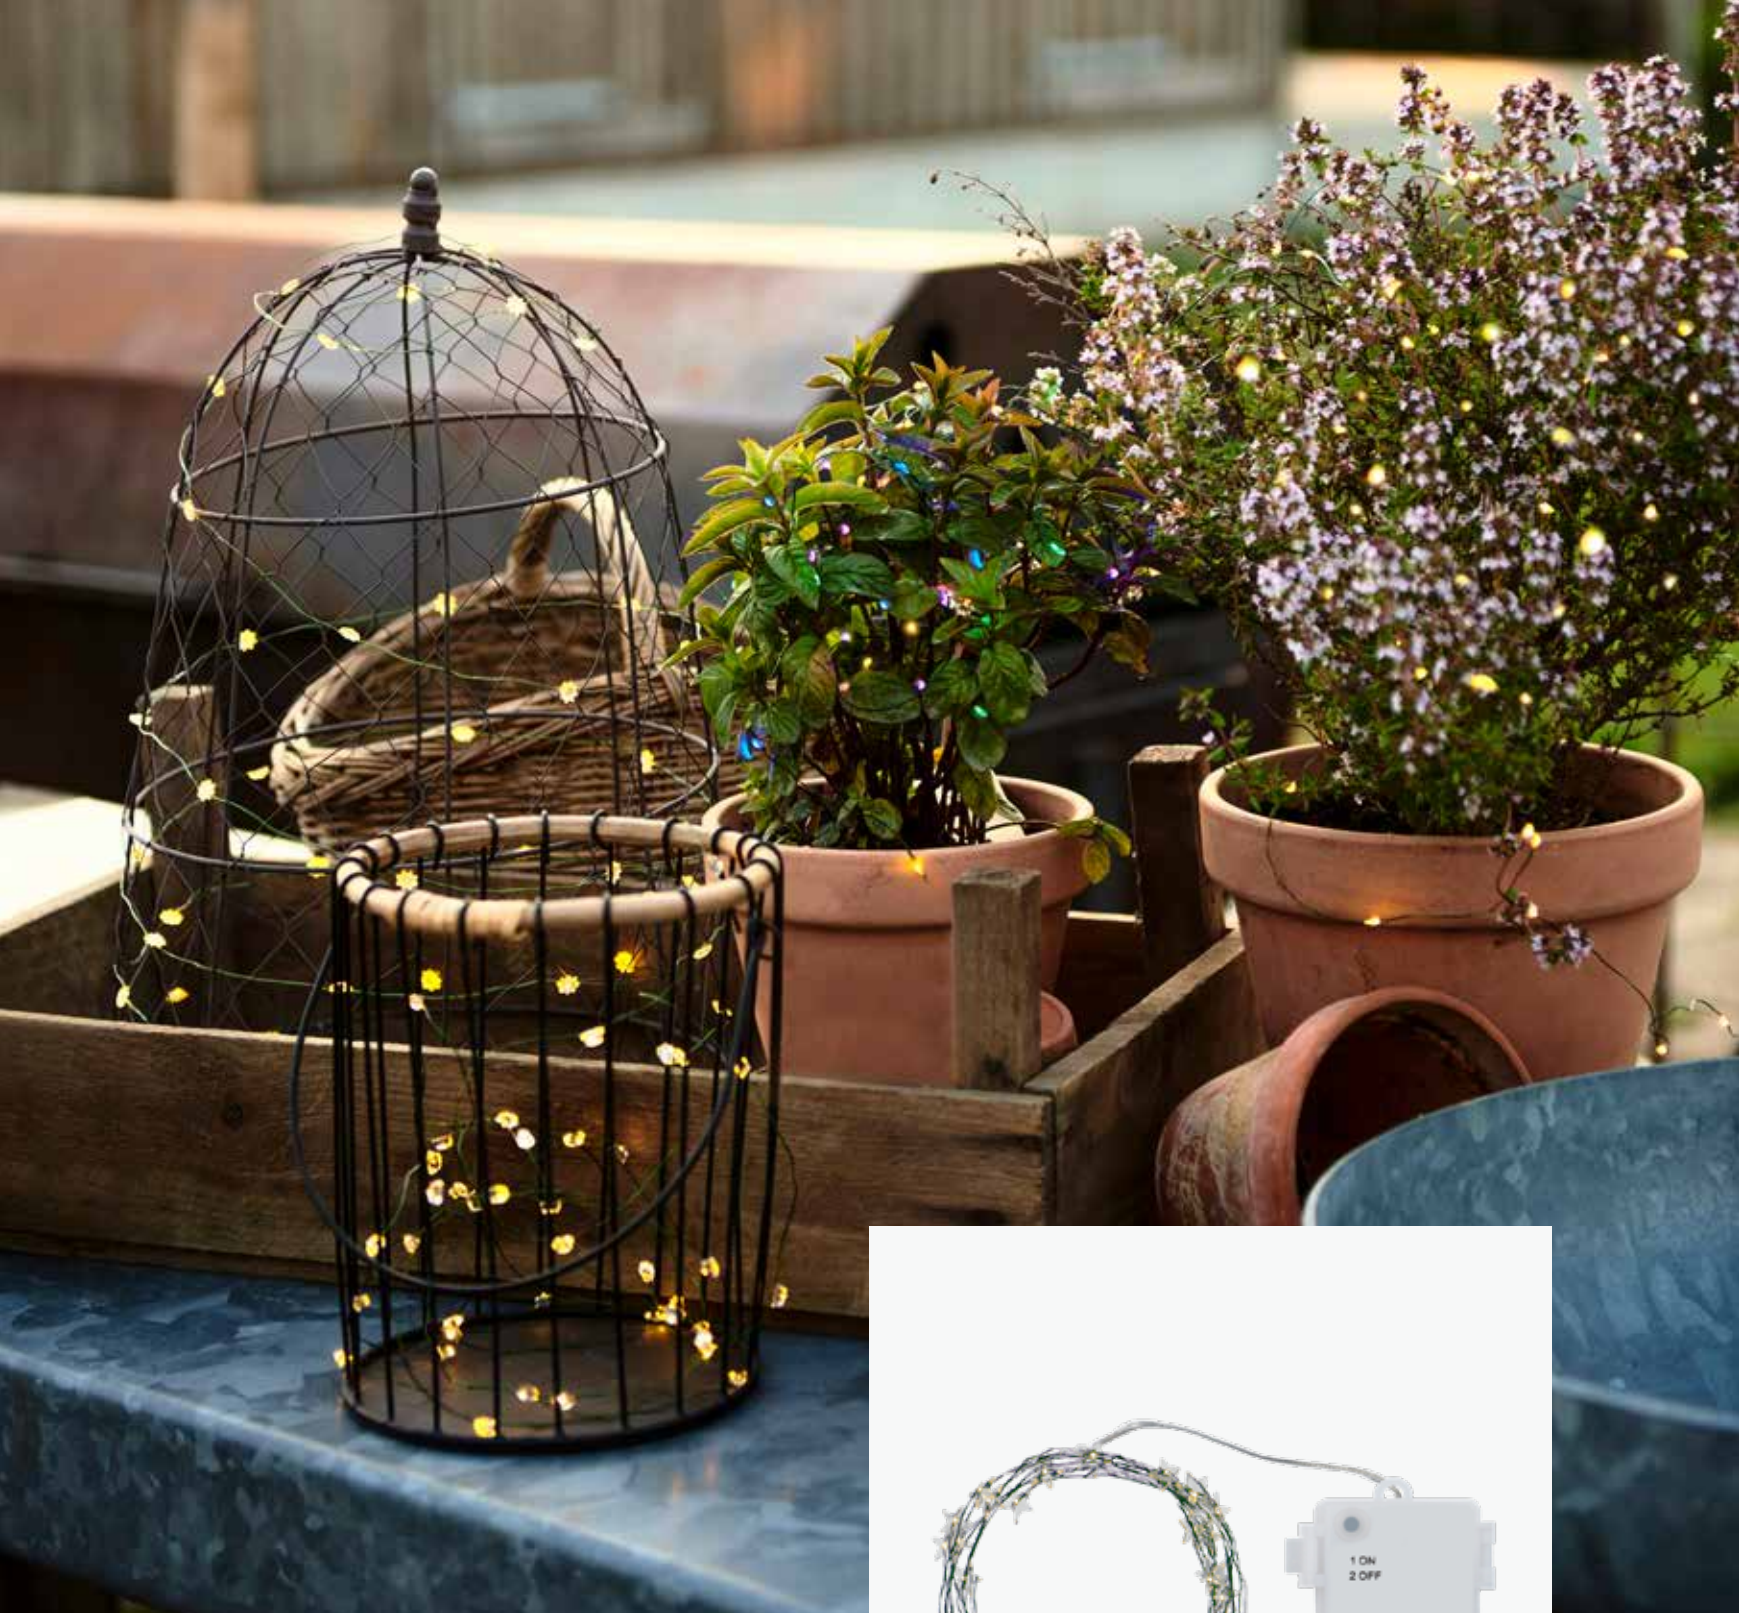

30838 TRILLE

LEDS 40
LED COLOUR Warm White
LED SHAPE Star
LED SPACING 10cm

WIRE DIMENSIONS Green 3,9m
TECH./INFO 3xAA/IP44
PACKING 10