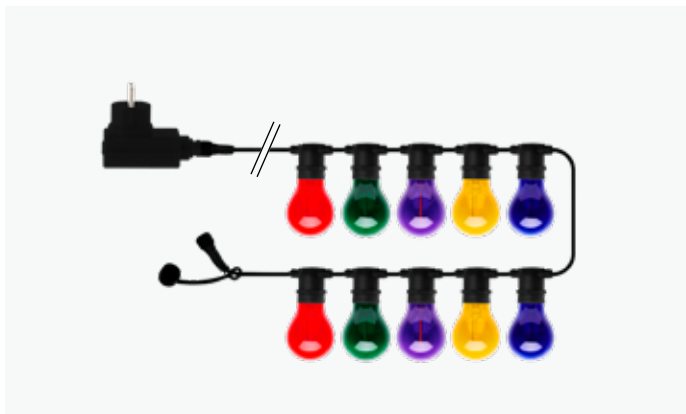

69515 TOBIAS START SET

LEDS	10	BULB SPACING	45cm
LED COLOUR	Warm White	DIMENSIONS	4,5m+5m
BULB COLOUR	Multi	TECH./INFO	24W/36V/IP44
BULB SIZE	7x5,5cm	PACKING	6