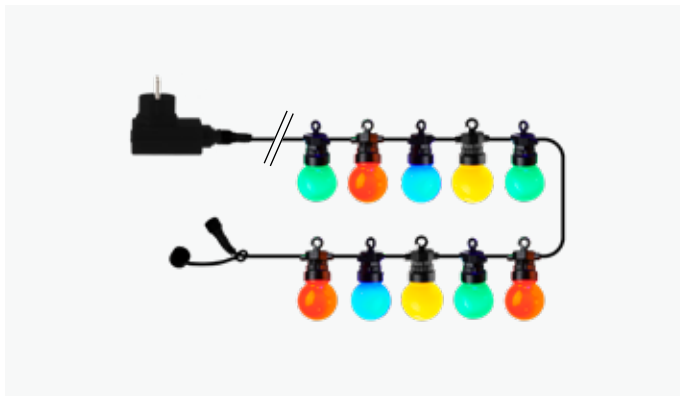

69600 LUCAS START SET

LEDS	10	BULB SPACING	30cm
LED COLOUR	Warm White	DIMENSIONS	3m+3m
BULB COLOUR	Clear	TECH./INFO	6W/31V/IP44
BULB SIZE	4,5x4,5cm	PACKING	6

69605 LUCAS SUPPLEMENT SET

LEDS	10	BULB SPACING	30cm
LED COLOUR	Warm White	DIMENSIONS	3m
BULB COLOUR	Clear	PACKING	6
BULB SIZE	4,5x4,5cm		