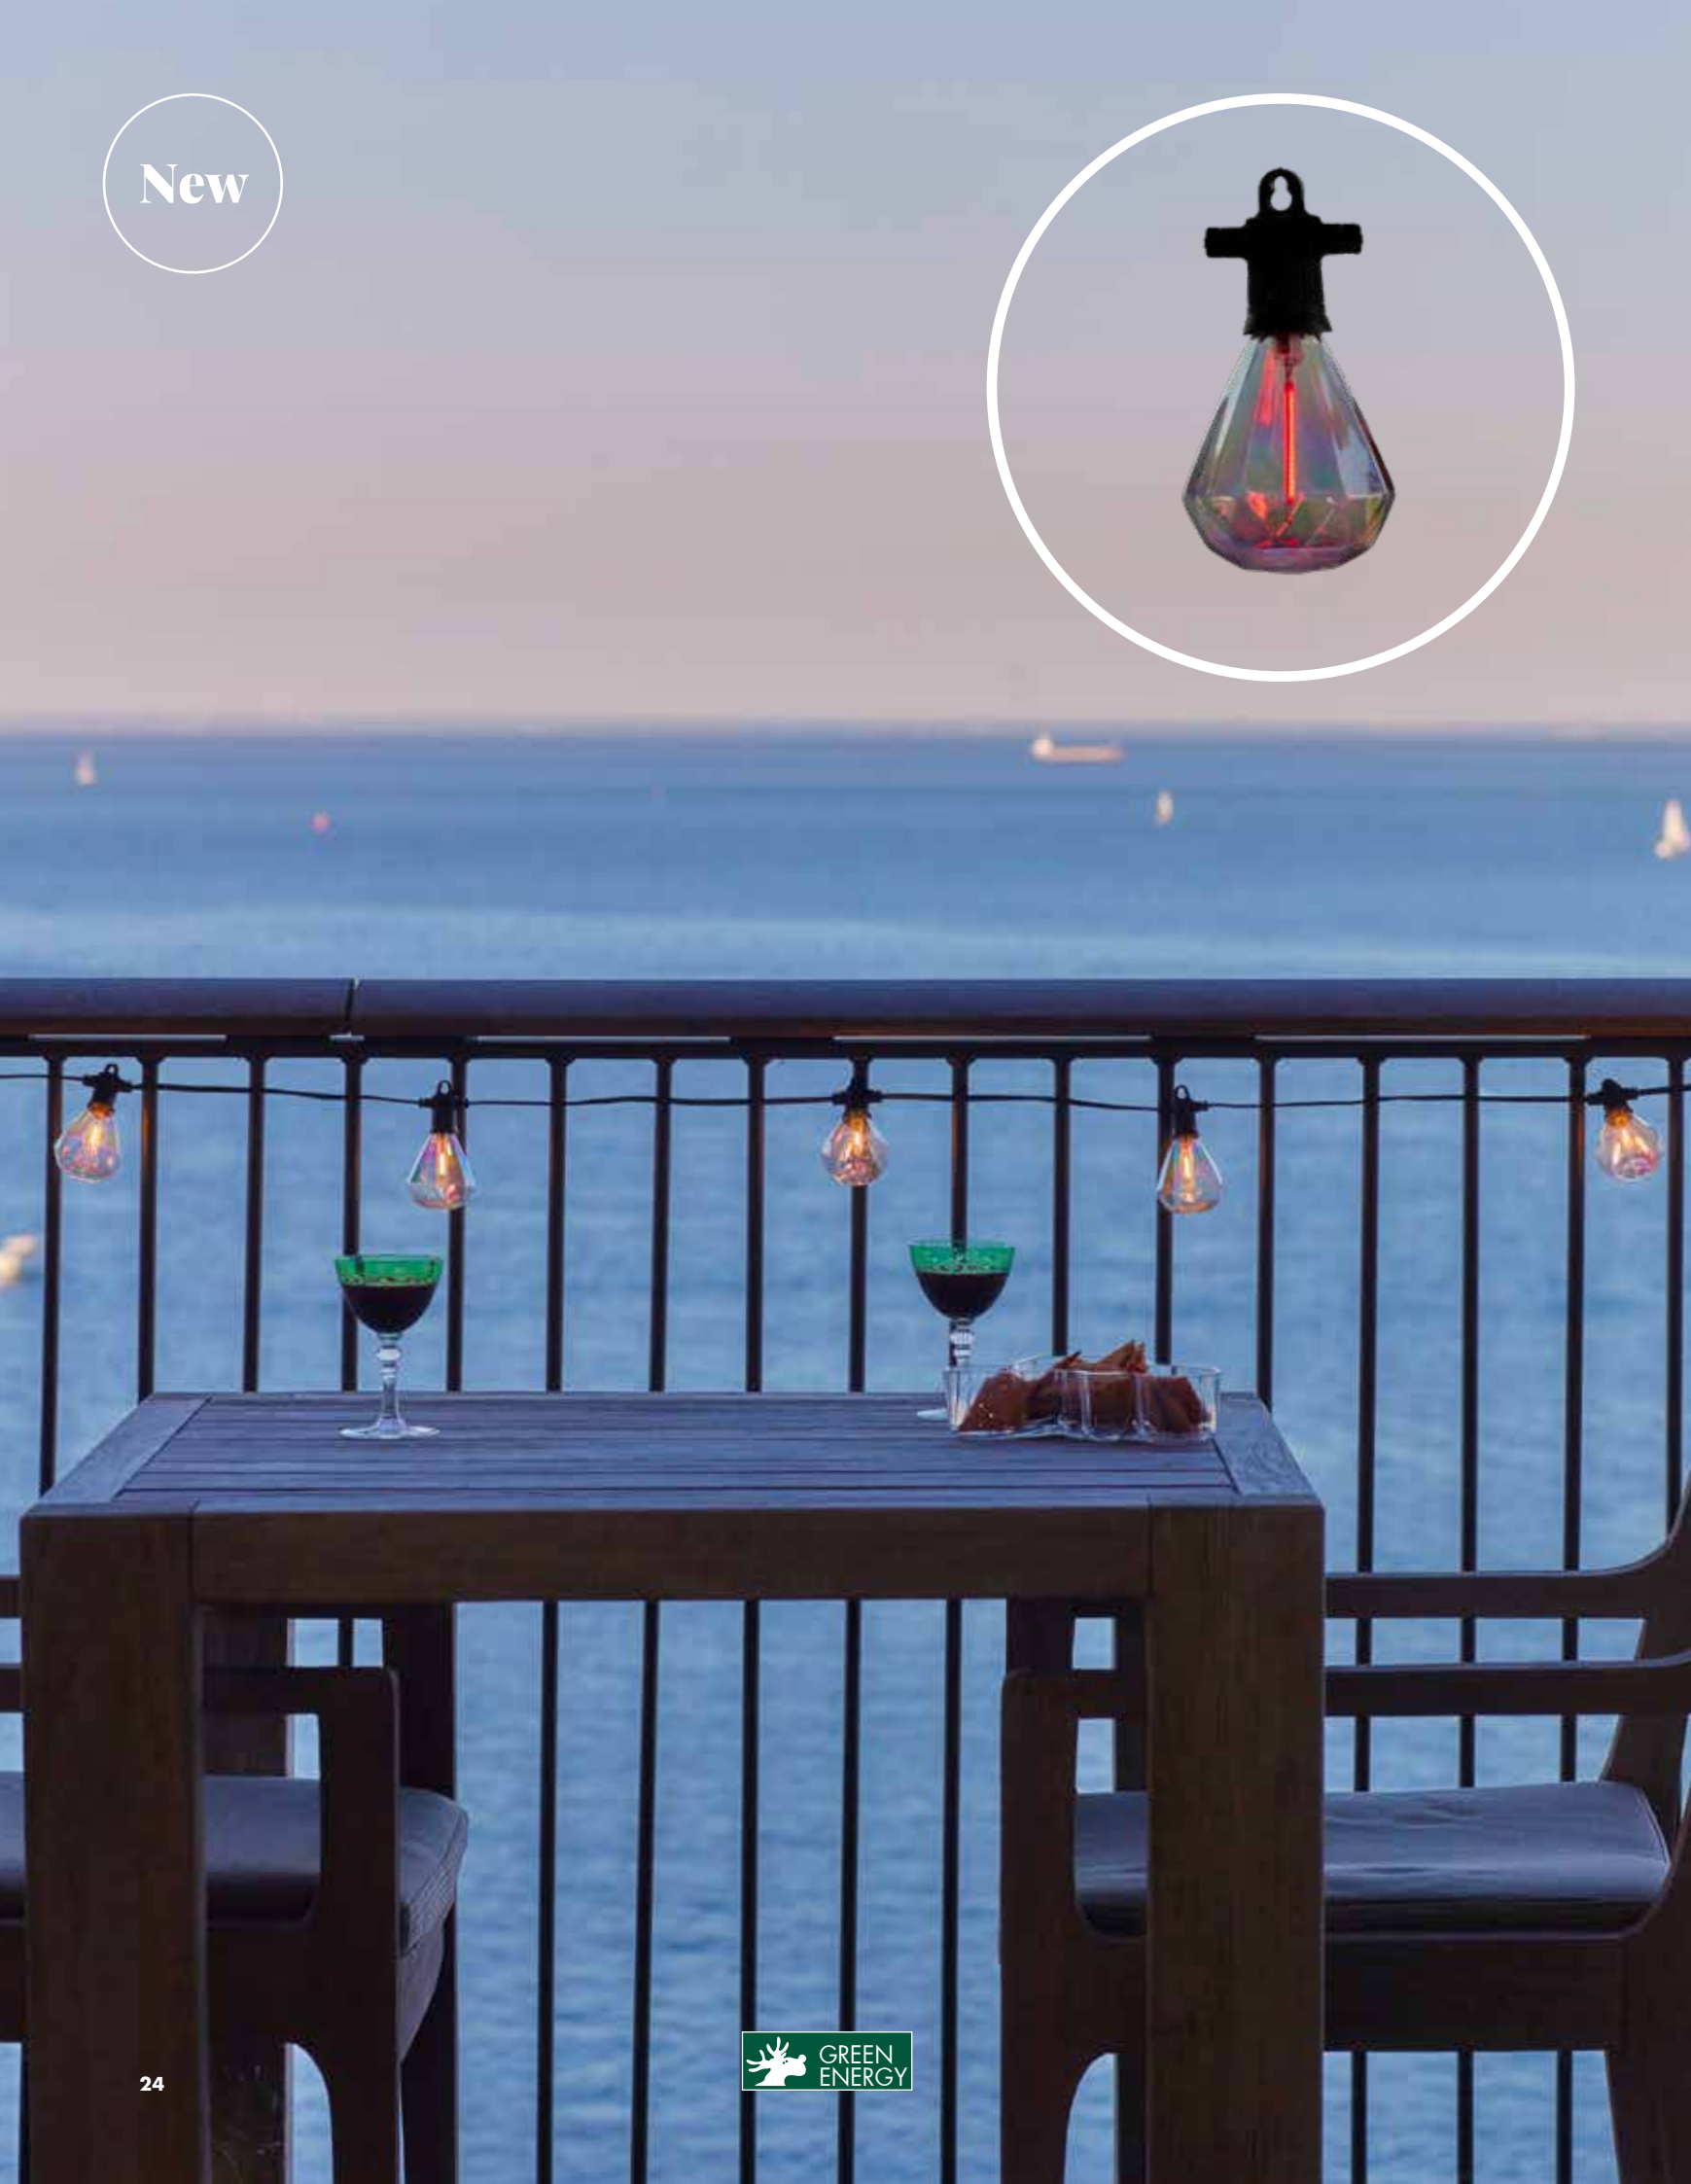

New

Marcus

Let your home shine with a touch of elegance and colour. Our unique diamond-shaped string lights cast a soft and vibrant glow, instantly transforming any space into a festive and cozy universe. Perfect for setting the mood at parties, special events, or simply as a beautiful decoration for everyday life. Note: the set can be extended to a maximum of 30 bulbs on solar and 50 bulbs on transformer, including the start set.