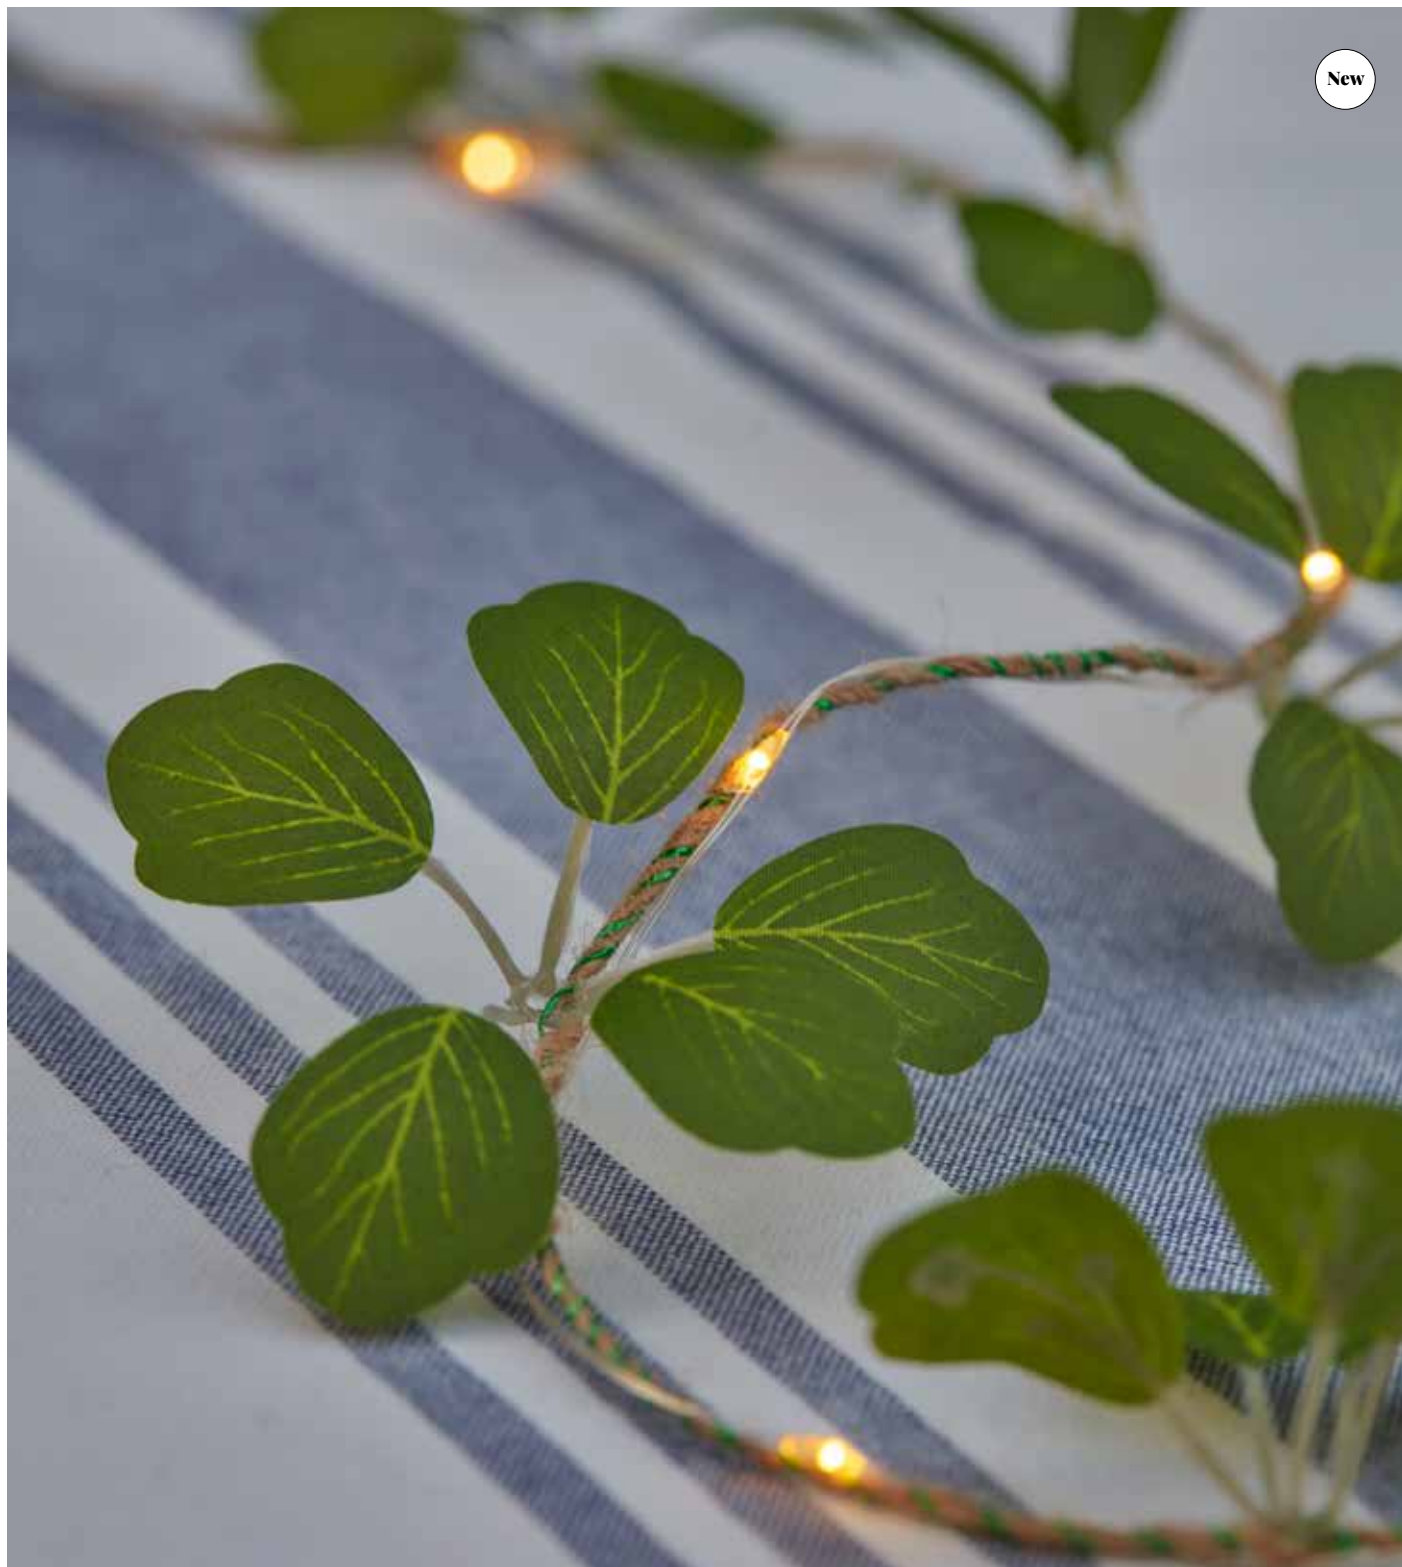

TECH./INFO 1xAAA
PACKING 6

New

Michel & Merle

Transform your outdoor space into a magical paradise with these 2 beautiful LED light decorations, adorned with small white flowers and a natural leaf garland. Perfect for creating a romantic and inviting atmosphere in the garden, on the terrace, or balcony, and versatile enough to be used as a beautiful table decoration.