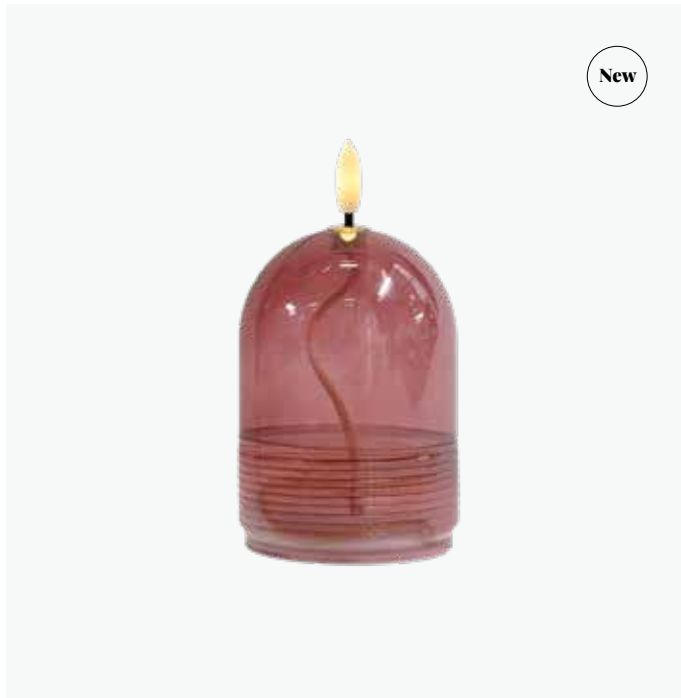

New

Dea rechargeable

Dea is a combination of a vintage oil lamp and a modern LED light. Dea keeps the aesthetic of the oil lamp without the safety hazard or harmful indoor air pollution that comes with it. The oil imitation is made of silicone, and flame is replaced with a 3D-LED flame that emits a pulsating light.