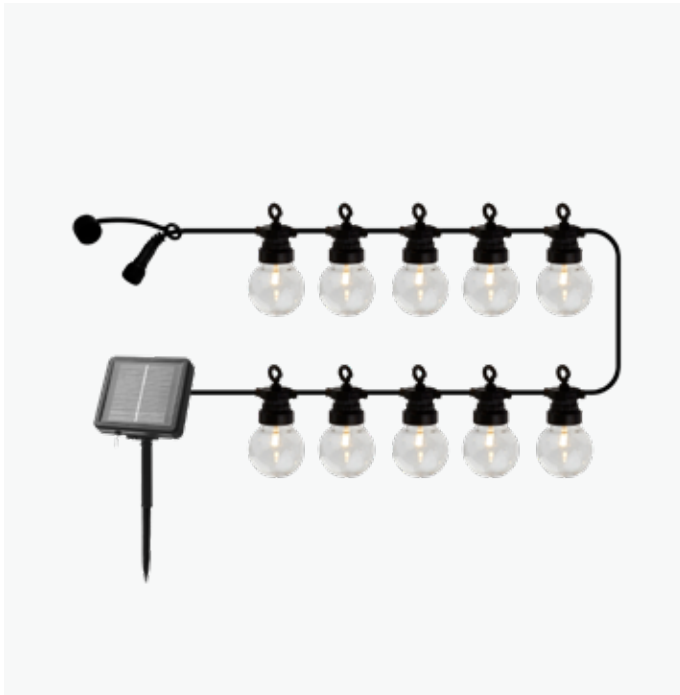

Lucas

Lucas will add a festive summer atmosphere to your terrace or garden, all the while being environmentally friendly. Start sets can be extended with the non-solar Lucas supplement sets. Note the set can be extended to a maximum of 30 bulbs, including the start set.

69601 LUCAS SOLAR START SET

LEDS	10	BULB SPACING	30cm
LED COLOUR	Warm White	DIMENSIONS	3m+3m
BULB COLOUR	Clear	TECH./INFO	Solar/Repl. Battery/IP44
BULB SIZE	4,5x4,5cm	PACKING	6