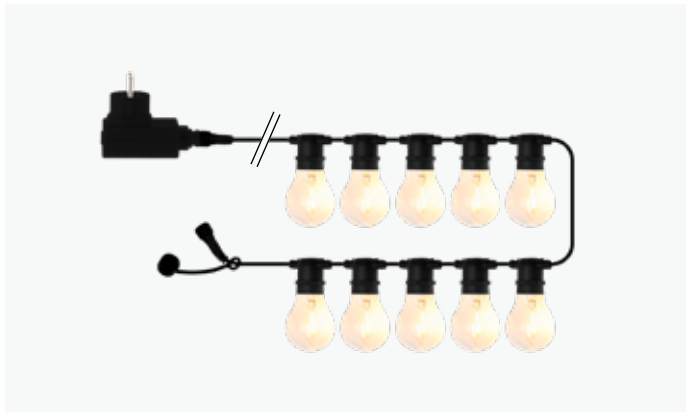

Tobias

Tobias is a decorative light must-have at any garden party to create magical moments. Start sets can be extended to a maximum of 100 bulbs using the supplement sets. The bulbs can be replaced if broken or if a different colour is desired on the string.

69500 TOBIAS START SET

LEDS	10	BULB SPACING	45cm
LED COLOUR	Warm White	DIMENSIONS	4,5m+5m
BULB COLOUR	Clear	TECH./INFO	24W/36V/IP44
BULB SIZE	7x5,5cm	PACKING	6