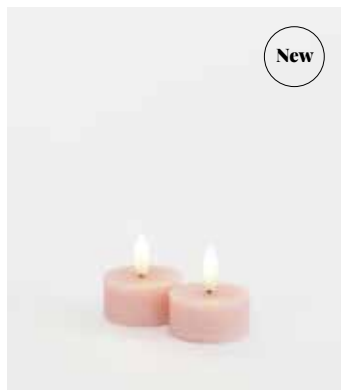

The Indoor Collection

REMEMBER THE REMOTE CONTROL

New

Sille light pink

The Sille candle has a smooth surface and a lifelike flickering flame that will elevate any decor or setting. Enjoy a pollution-free LED-candle every day with Sille Battery light.