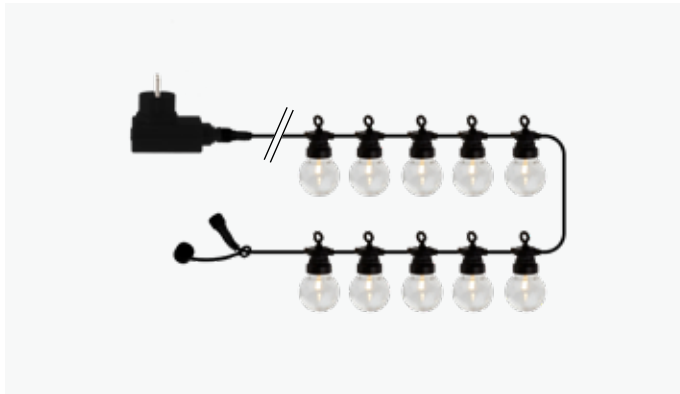

69600 LUCAS START SET

LEDS	10	BULB SPACING	30cm
LED COLOUR	Warm White	DIMENSIONS	3m+3m
BULB COLOUR	Clear	TECH./INFO	6W/31V/IP44
BULB SIZE	4,5x4,5cm	PACKING	6

69605 LUCAS SUPPLEMENT SET

LEDS	10	BULB SPACING	30cm
LED COLOUR	Warm White	DIMENSIONS	3m
BULB COLOUR	Clear	PACKING	6
BULB SIZE	4,5x4,5cm		