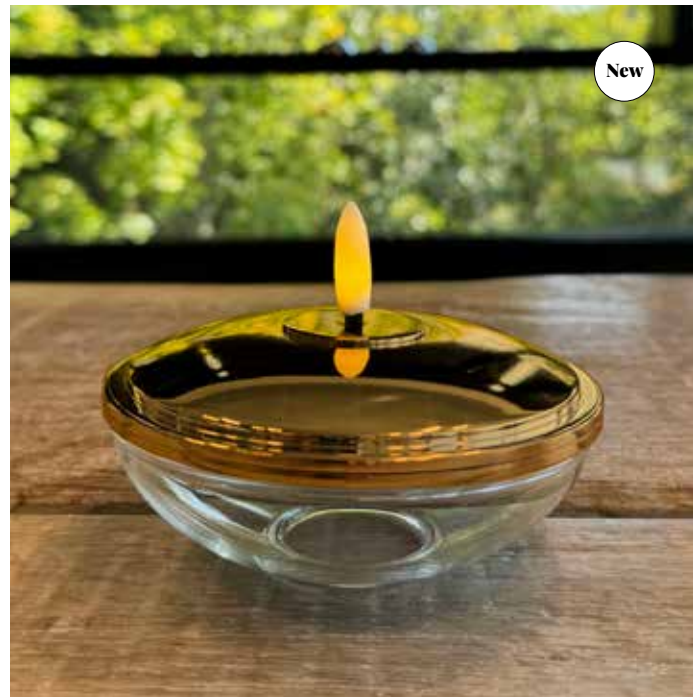

39505 LIA RECHARGEABLE

LEDS	1	DIMENSIONS	Ø10xH5cm
COLOUR	Gold	TECH./INFO	Rechargeable
GLASS COLOUR	Clear	PACKING	6