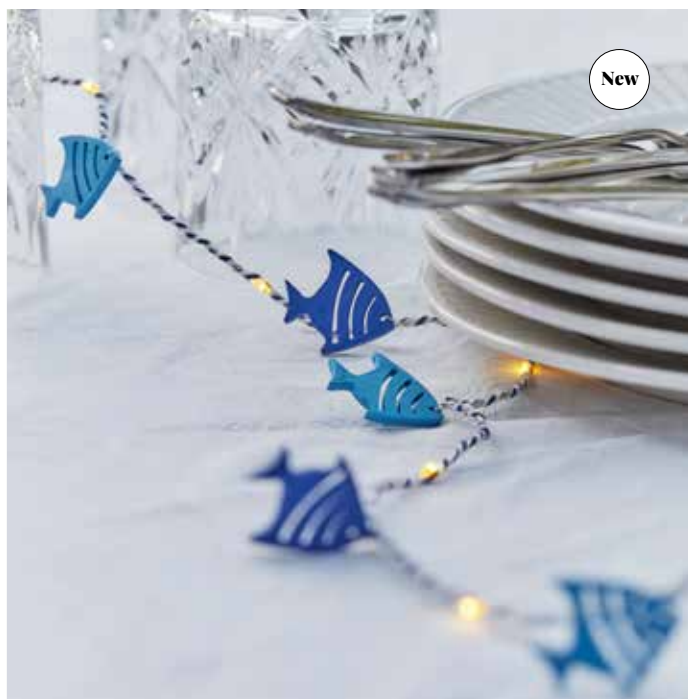

DIMENSIONS 2m + 25cm
TECH./INFO 2xAA
PACKING 10

New

Selma

The decoration consists of charming elements such as natural wood, a starfish, seashells, and small fish in harmonious blue shades. All parts are connected with rustic twine, adding a beach-inspired touch to the design. The LED lights are discreetly integrated into the decoration, providing a soft and pleasant glow, perfect for adding warmth to any room.