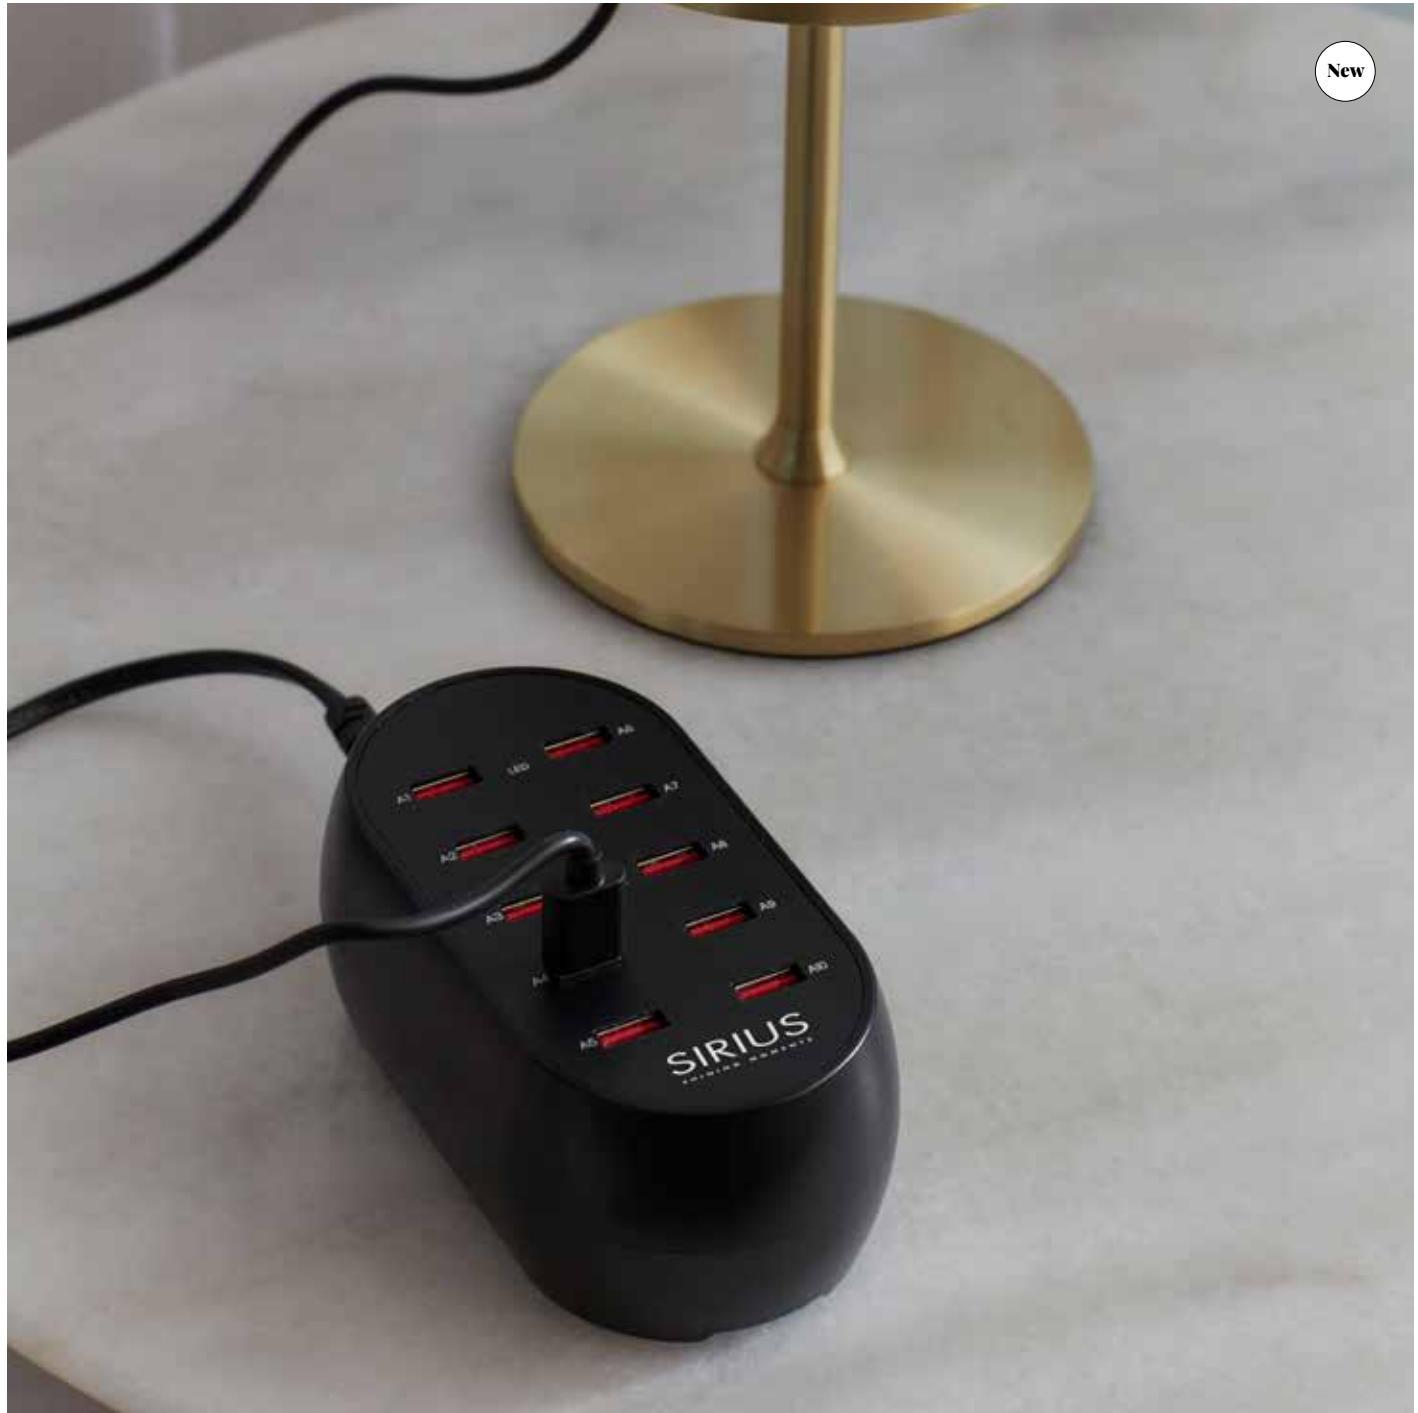

88825 DECOPOWER USB CHARGER - 10 STATIONS

COLOUR	Black
DIMENSIONS	12x6.5x5cm
TECH./INFO	5V/1A-2,4A
PACKING	1

SIRIUS[®]
SHINING MOMENTS

SIRIUS®

SHINING MOMENTS

Engholm Parkvej 3-5
3450 Allerød
Denmark

Phone: +45 48 14 66 77
Mail: info@sirius.dk