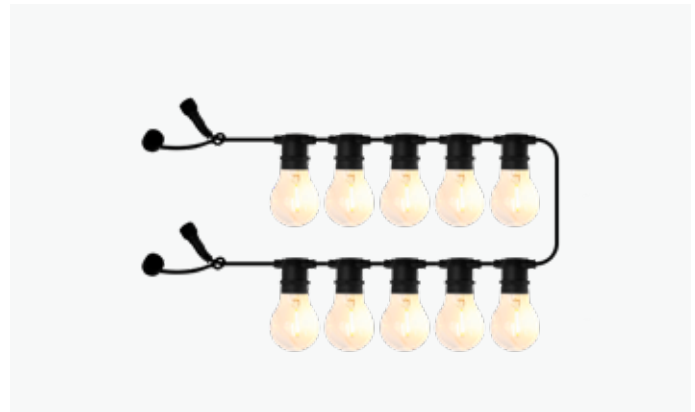

69510 TOBIAS SUPPLEMENT SET

LEDS	10	BULB SPACING	45cm
LED COLOUR	Warm White	DIMENSIONS	4,5m
BULB COLOUR	Clear	PACKING	6
BULB SIZE	7x5,5cm