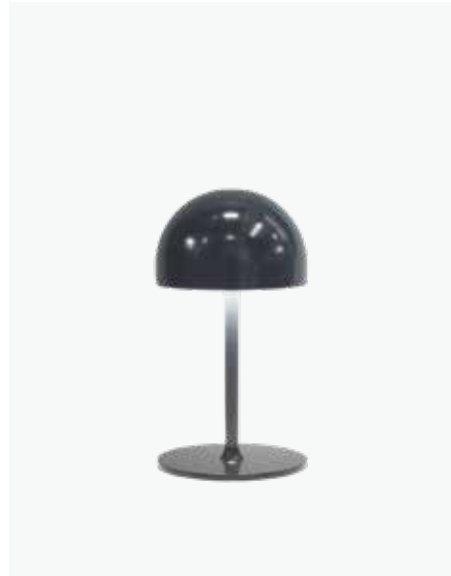

38626 TIM

LEDS 1
LED COLOUR Warm White
COLOUR Dark Gray
DIMENSIONS Ø11,5xH22cm
TECH./INFO USB-A to USB-C/Rechargeable
PACKING 4