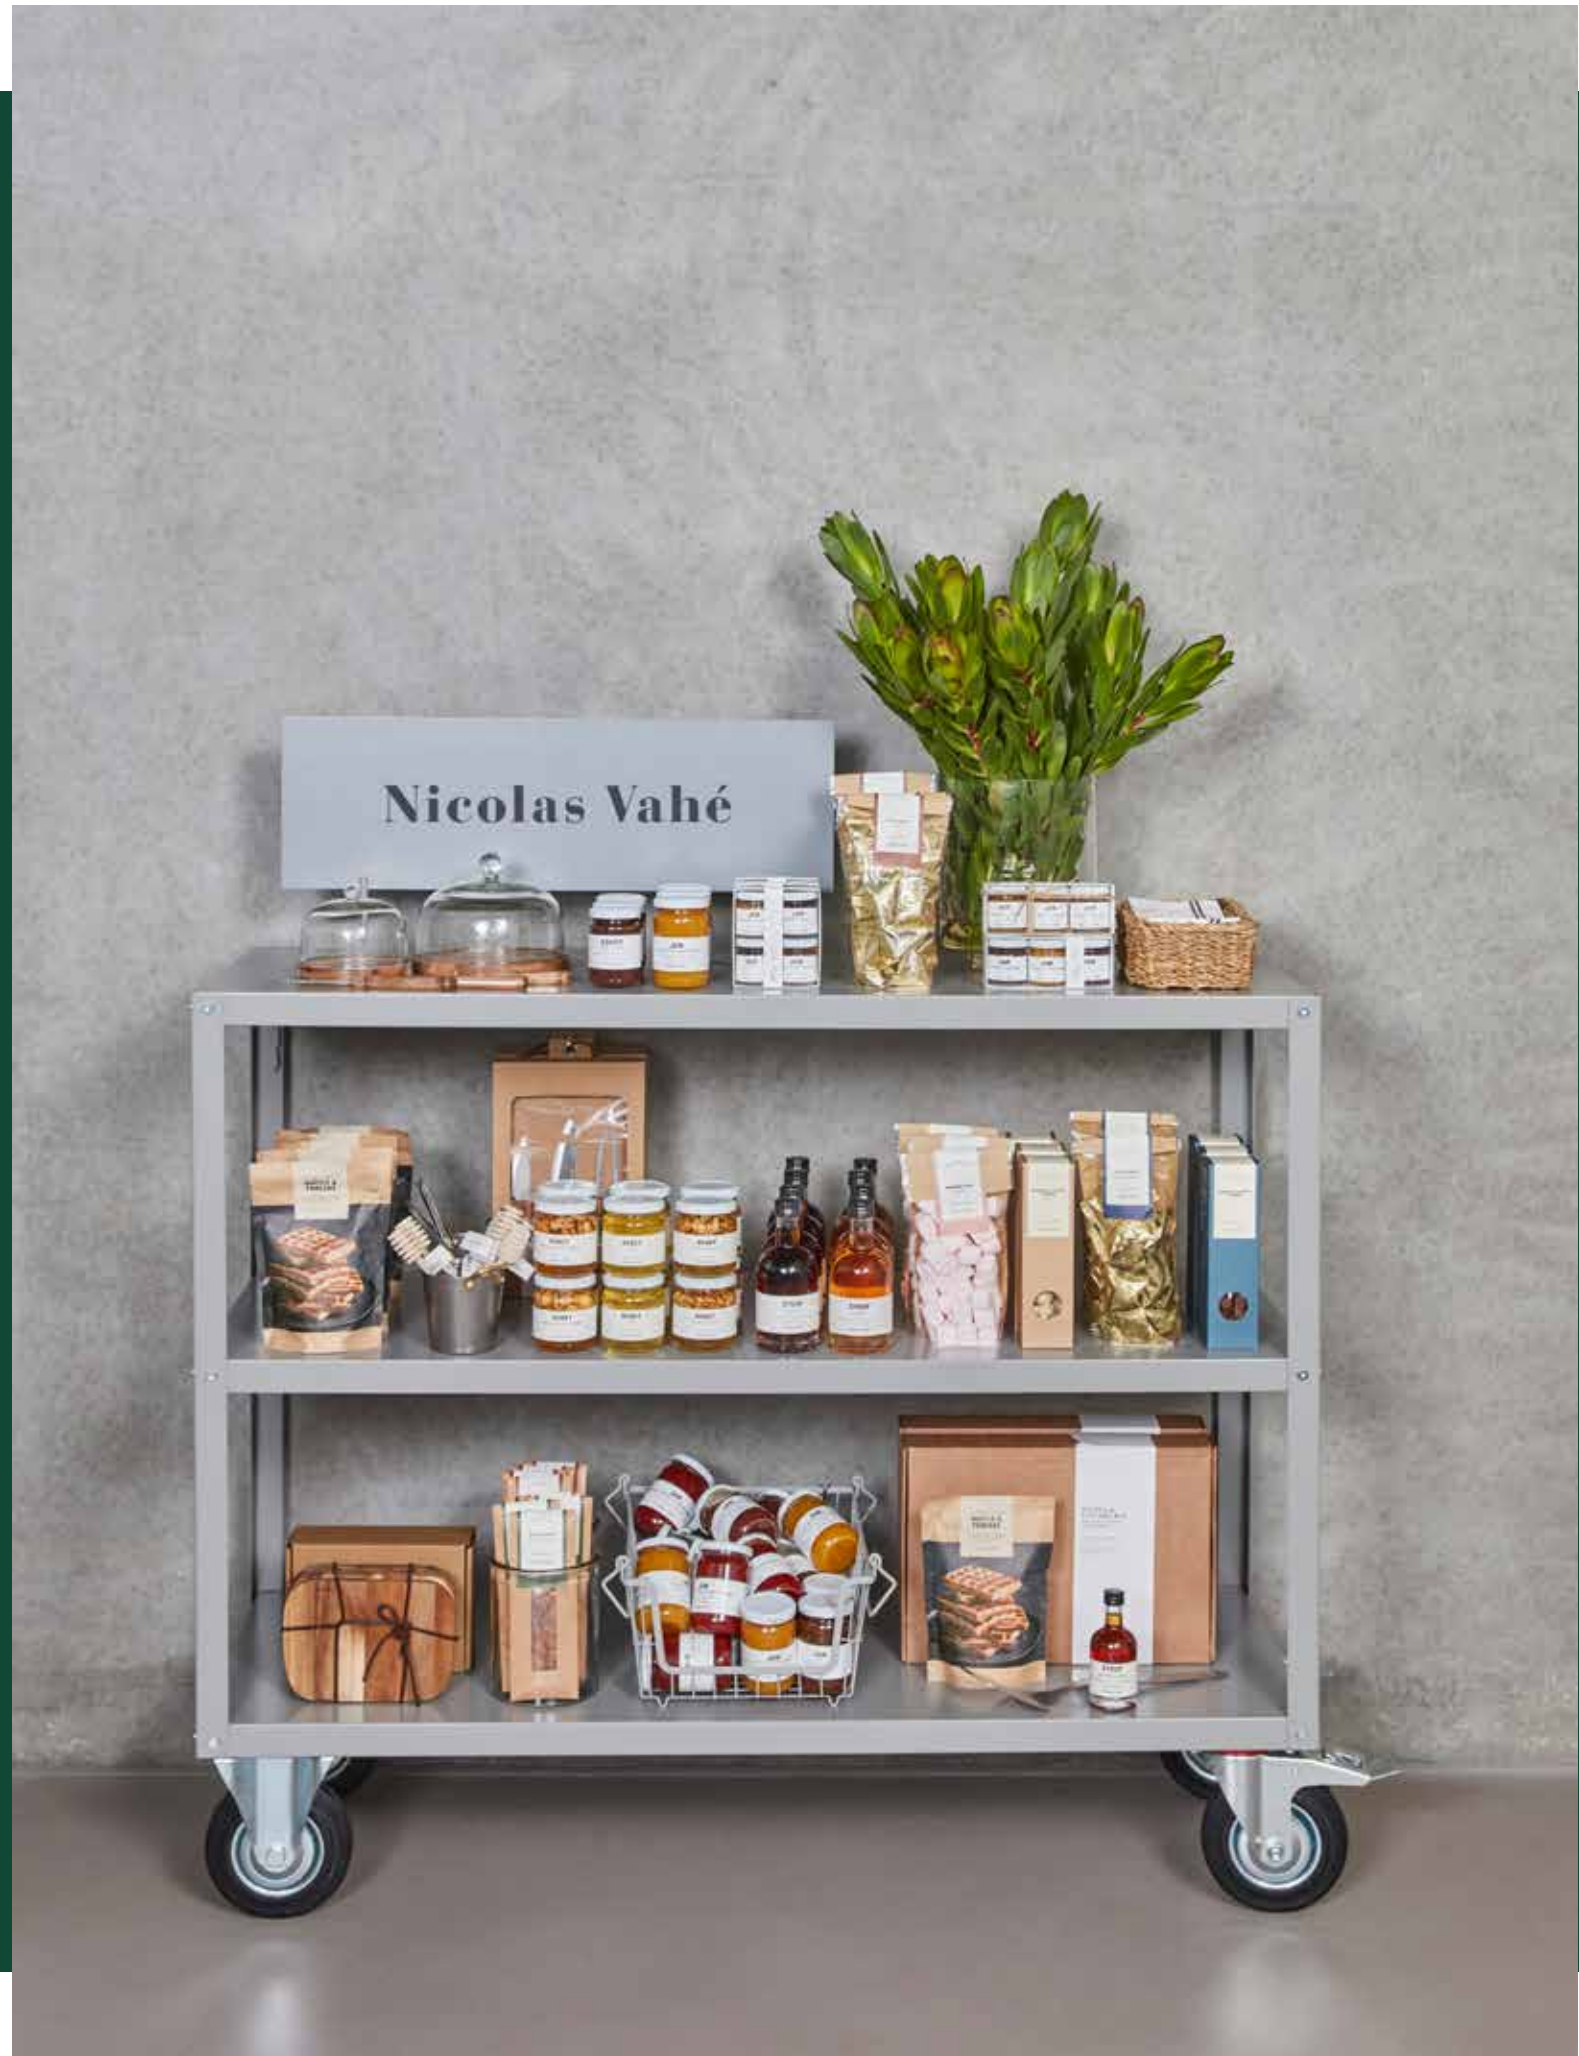

+ *medium shelf*

FROM

**20,000 DKK**

**30,000 SEK**

**30,000 NOK**

**2,700 EUR**

**2,290 GBP**

The image shows an example of an assortment within the price range listed and is merely for inspiration.  
Choose the right assortment for your store together with your sales contact.

# START CONCEPT

*1 large shelf*

FROM

**25,000 DKK**

**37,000 SEK**

**37,000 NOK**

**3,350 EUR**

**2,865 GBP**