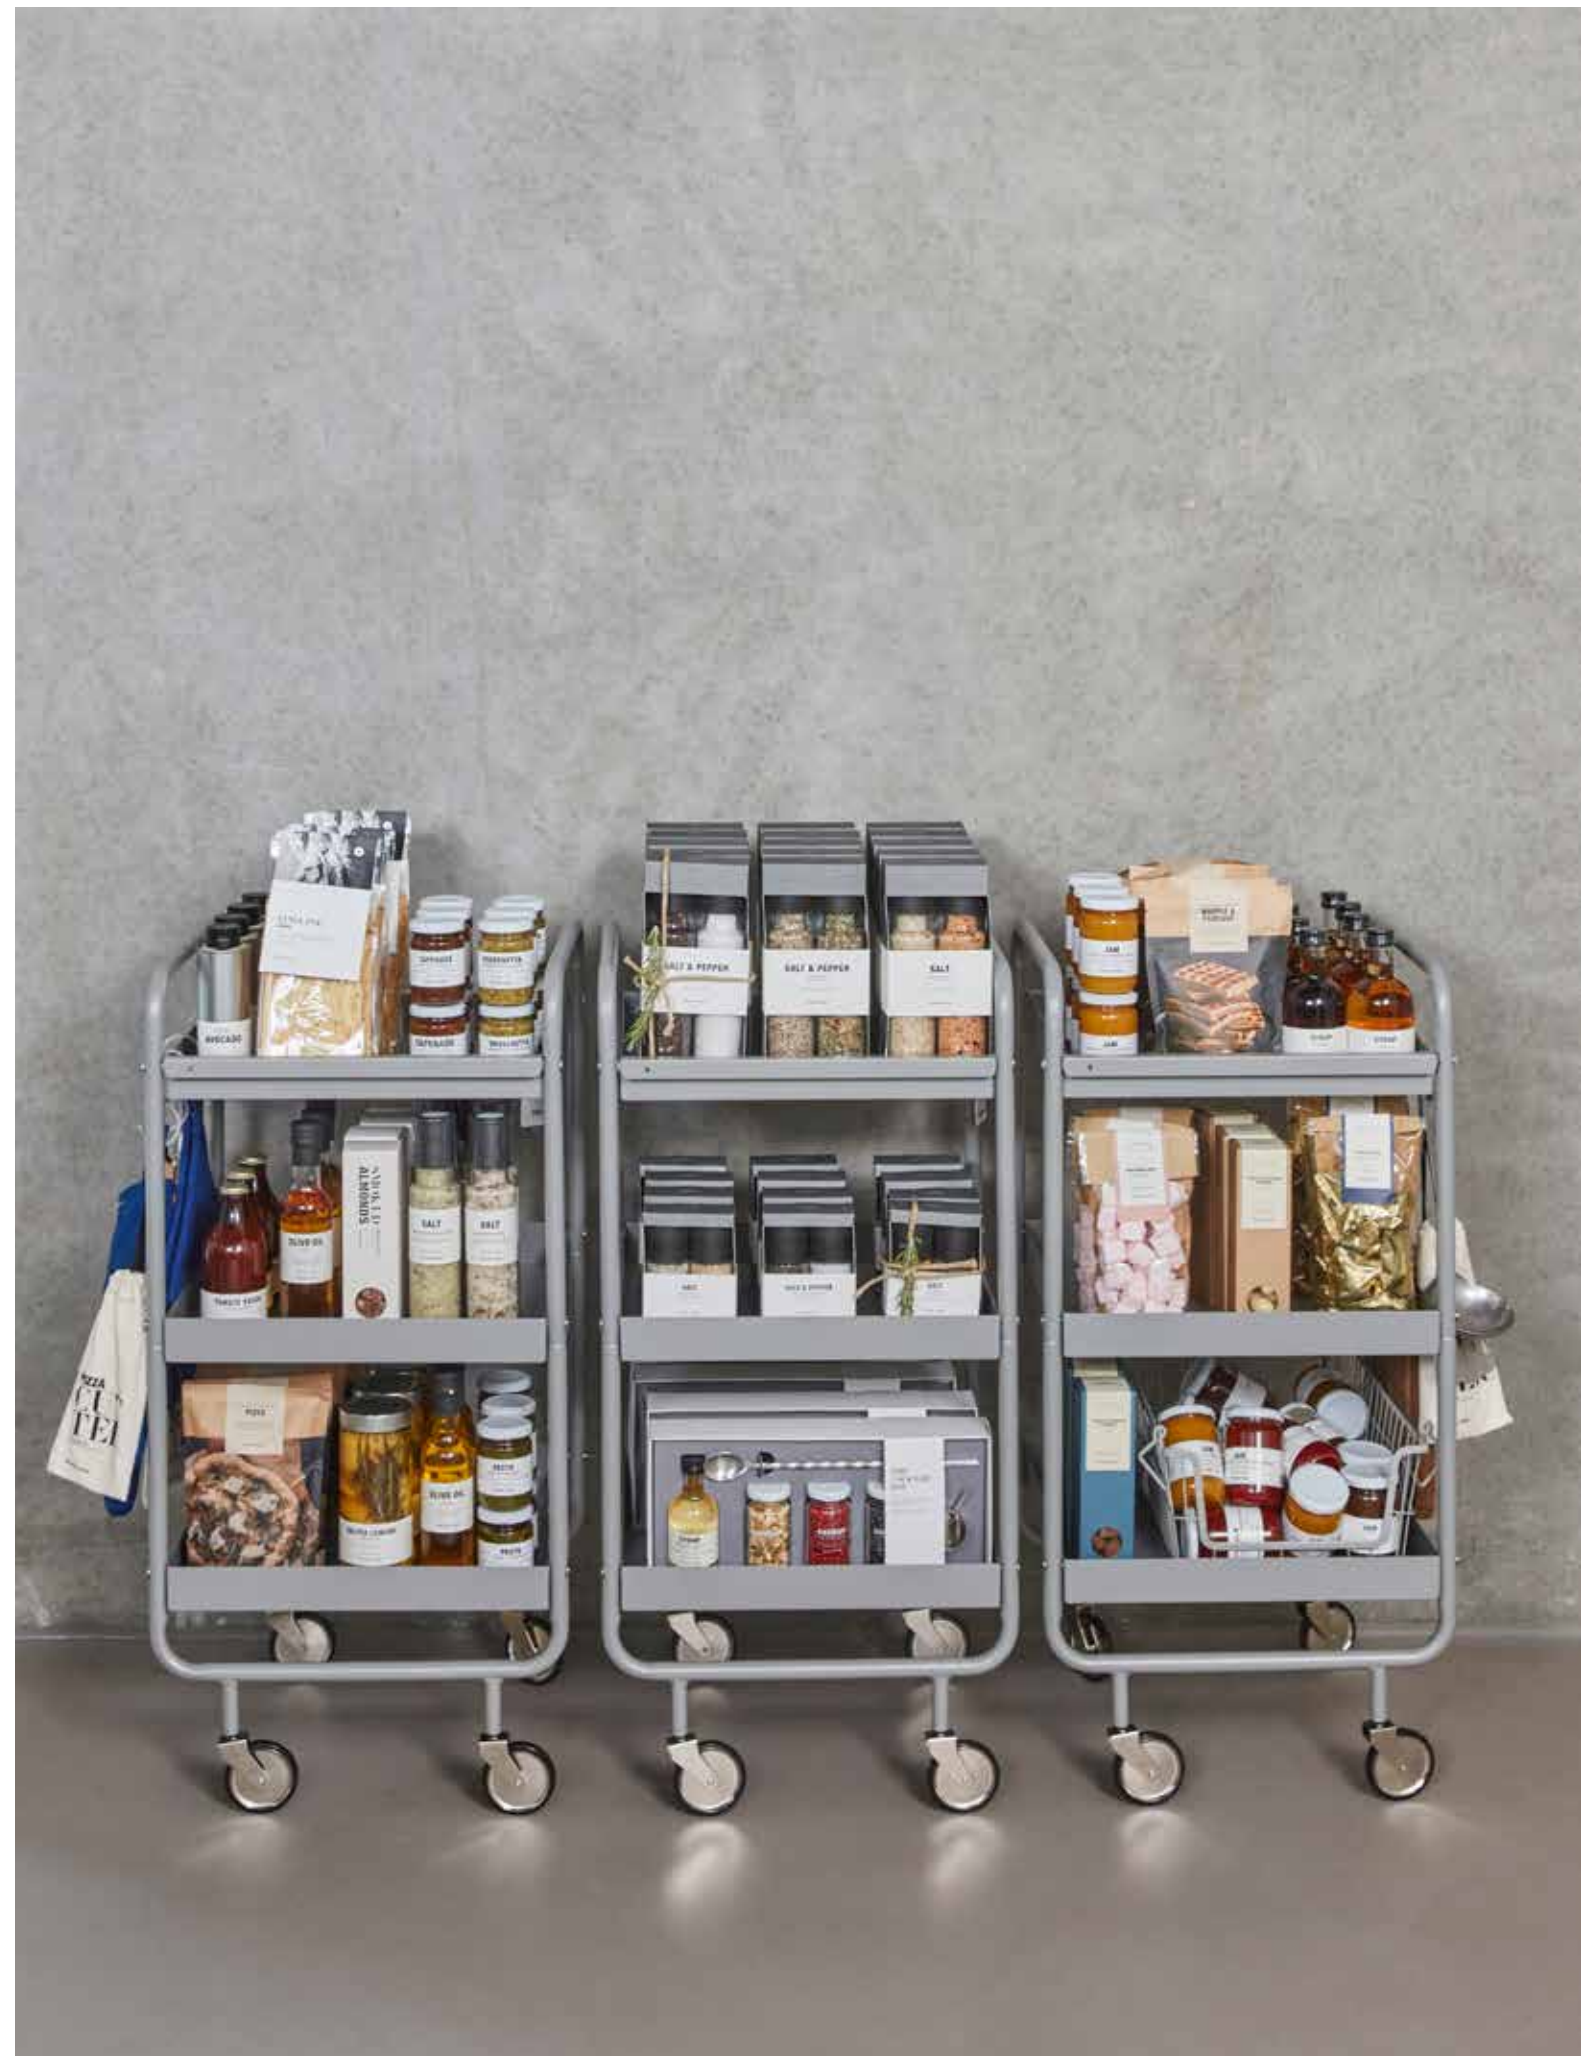

INSPIRATION