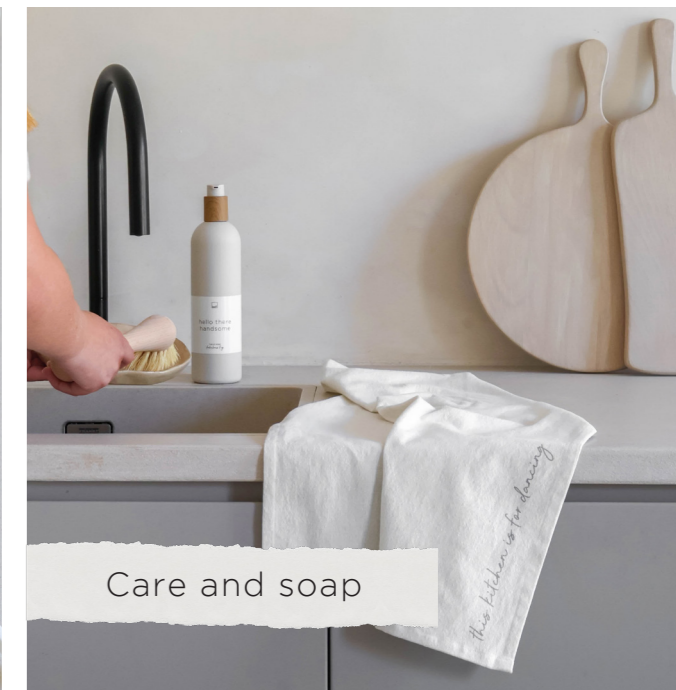

leeff
seasonal catalogue
AW'26

Home accessoires

Kitchen accessoires

Tealight holders

Gifting

Lifestyle

Care and soap

**Leeff Plaid Pascal sand -
For those cosy moments**