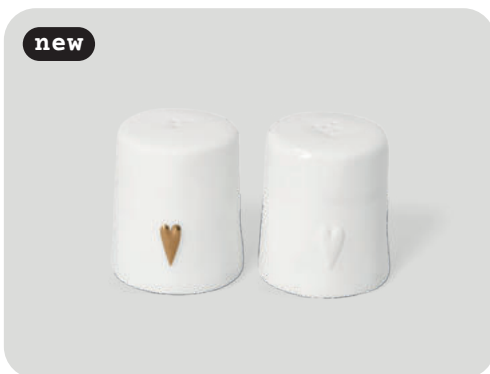

Spice shaker · Heart

Porcelain. White, gold. Exterior: partially glazed | Interior: clear glaze. High relief, punched. Transparent silicone plug in the base.

Saupoudreuse · Cœur

Porcelaine. Blanc, or. Extérieur : partiellement émaillé | Intérieur : émaillé transparent. Haut-relief, estampage. Bouchon transparent en silicone dans le fond.

† 5,30 cm Ø 4,50 cm

No.: 18326 | PU: 4