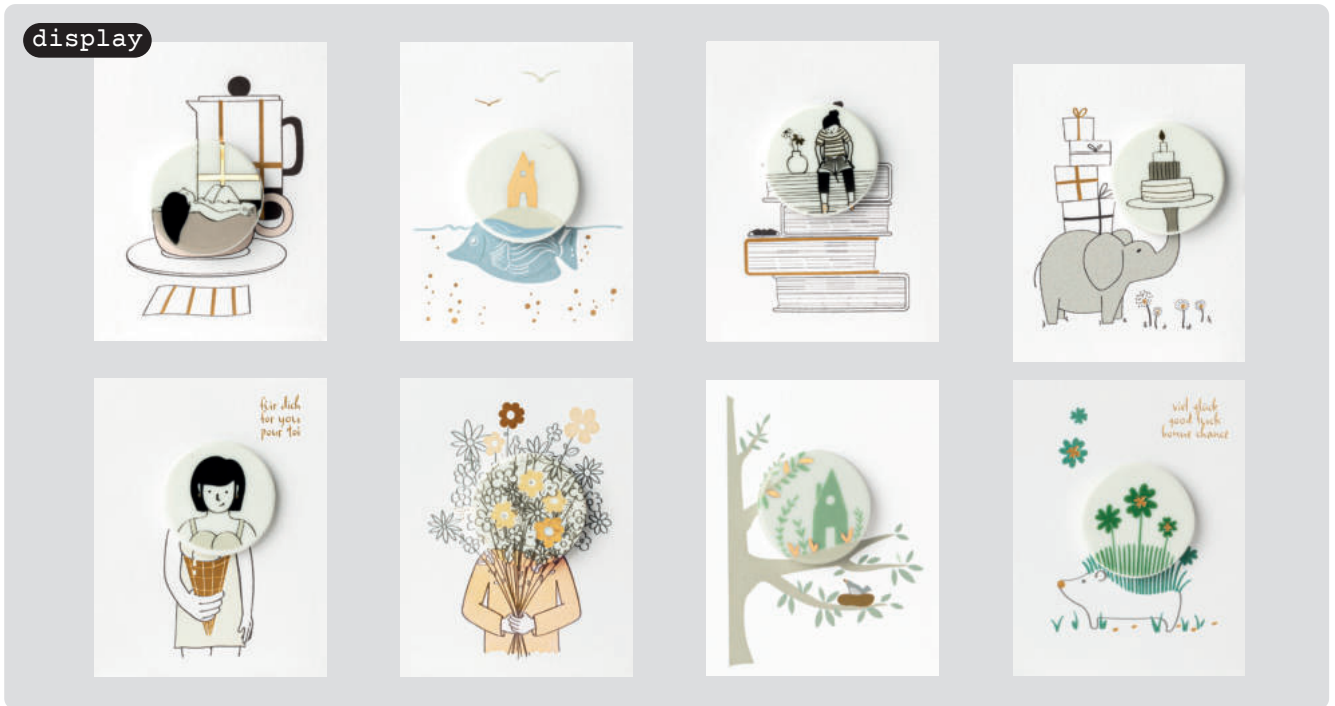

† 9,90 cm Ø 1,10 cm

No.: 89792 | PU: 1

display

Magnetic stories

Porcelain. White. Exterior: partially glazed. Decal, print, hot foil stamping. Paper card, printed to match the magnet, with lines for writing on the back, porcelain magnet with a diameter of 3.5 cm, glued to the card with spacers. 24 pieces. 8 designs, 3 pieces each.