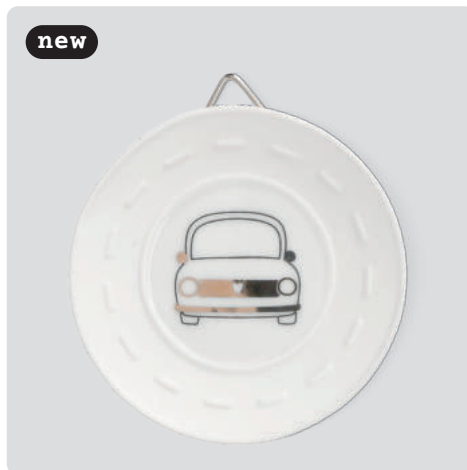

Mini wall plate · Street

Porcelain. White, silver. Exterior: unglazed | Interior: partially glazed. Decal, high relief. With hanging loop on the back.

Mini assiette murale · Rue

Porcelaine. Blanc, argent. Extérieur : non émaillé | Intérieur : partiellement émaillé. Décalcomanie, haut relief. Avec suspension au dos.

↔ 8,10 cm ± 8,00 cm ↑ 2,70 cm

No.: 18193 | PU: 4