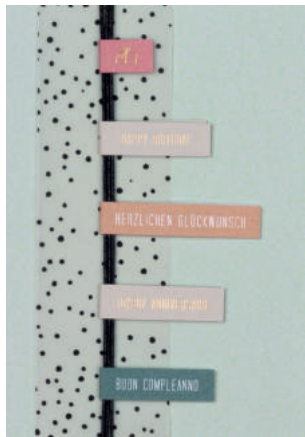

Flag card

Paper (wood-based). Turquoise, multicolour.
Hot foil stamping, printing. With transparent paper and ribbon with five paper flags.

Carte à fanions

Papier (contenant du bois). Turquoise, multicolore.
Estampage à chaud, impression. Avec papier transparent et ruban avec cinq fanions en papier.

↔ 11,8 cm † 16,6 cm | PU: 6

Happy Birthday
No.: 71001

Paper circle card

Paper (wood-based). White, gold. Hot stamping.

Carte circulaire

Papier (contenant du bois). Multicolore. Estampage à chaud.
Éléments en cercles de papier.

↔ 11,8 cm † 16,6 cm | PU: 6