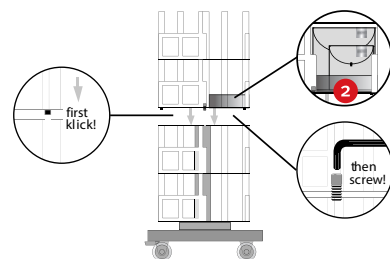

Napkin spinner 25x25 for 32 napkin designs

- height: 1542, width: 330, depth 330 mm
- high quality spinner for napkins
- napkin presentation on 8 levels
- (4 designs / layer)
- 20,5 kg
- rotating & four-sided equippable
- 4 rollers 360°, 2 lockable
- material: Metal & MDF
- incl. assembly instruction

Leichter modularer Aufbau (1 Schraube/Modul)
easy & modular construction (1 screw/module)