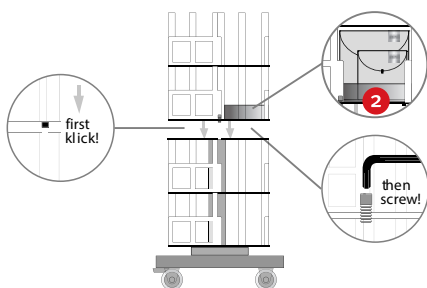

MARKETING TOOLS

NAPKIN SPINNER COMPACT 25x25

Drehständer für 32 Serviettenmotive
Napkin spinner for 32 napkin designs

- Hochwertiger Drehständer für Servietten
- Serviettenpräsentation auf 8 Ebenen
  à 4 Motive
- B 330 x H 1542 x T 330 mm
- 20,5 kg
- Drehbar & vierseitig bestückbar
- 4 Rollen 360°, 2 feststellbar
- Material: Metall & MDF
- Inkl. Montageanleitung

- *high quality spinner for napkins*
- *napkin presentation on 8 layers
  (4 designs / layer)*
- *W 330 x H 1542 x D 330*
- *20,5 kg*
- *rotating & four-sided equippable*
- *4 rollers 360°, 2 lockable*
- *material: metall & MDF*
- *incl. assembly instructions*

Leichter modularer Aufbau (1 Schraube/Modul)
easy & modular construction (1 screw/module)

Ohne Produkte / Products are not included

Display silver	
1	097300 · SET 3 packages)
Ohne Produkte Products are not included