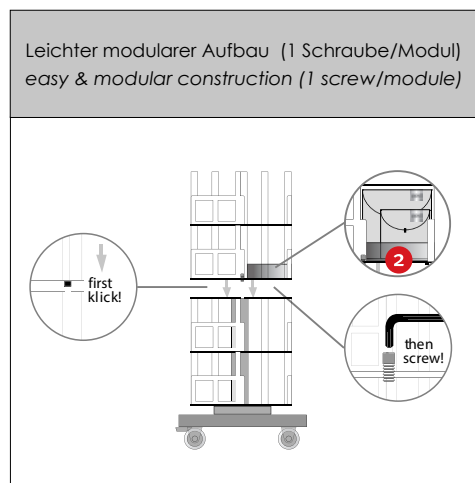

- *high quality spinner for napkins*
- *napkin presentation on 8 layers (4 designs / layer)*
- *W 500 x H 1870 x D 500 mm*
- *35 kg*
- *varied in height*
- *rotating & four-sided equippable*
- *4 rollers 360°, 2 lockable*
- *material: metall & MDF*
- *incl. assembly instructions*