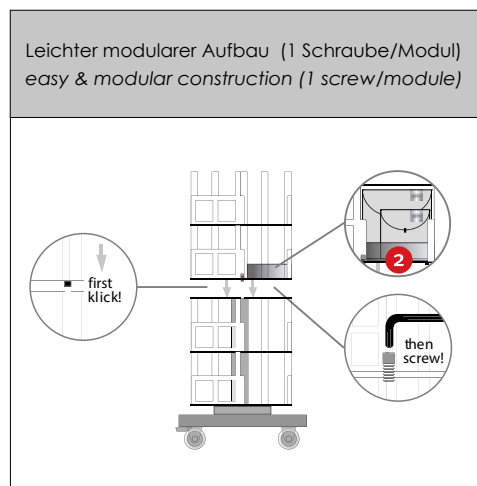

- *high quality spinner for napkins*
- *napkin presentation on 8 layers (4 designs / layer)*
- *W 500 x H 1870 x D 500 mm*
- *35 kg*
- *varied in height*
- *rotating & four-sided equippable*
- *4 rollers 360°, 2 lockable*
- *material: metall & MDF*
- *incl. assembly instructions*