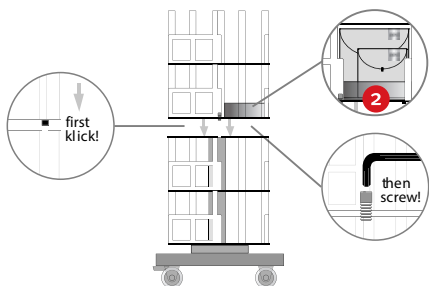

MARKETING TOOLS

NAPKIN SPINNER COMPACT 25x25

Drehständer für 32 Serviettenmotive
Napkin spinner for 32 napkin designs

- Hochwertiger Drehständer für Servietten
- Serviettenpräsentation auf 8 Ebenen
  à 4 Motive
- B 330 x H 1542 x T 330 mm
- 20,5 kg
- Drehbar & vierseitig bestückbar
- 4 Rollen 360°, 2 feststellbar
- Material: Metall & MDF
- Inkl. Montageanleitung

- *high quality spinner for napkins*
- *napkin presentation on 8 layers
  (4 designs / layer)*
- *W 330 x H 1542 x D 330*
- *20,5 kg*
- *rotating & four-sided equippable*
- *4 rollers 360°, 2 lockable*
- *material: metall & MDF*
- *incl. assembly instructions*

Leichter modularer Aufbau (1 Schraube/Modul)
easy & modular construction (1 screw/module)

Ohne Produkte / Products are not included

Display silver

1 097300 · SET
3 packages)

Ohne Produkte
Products are not included